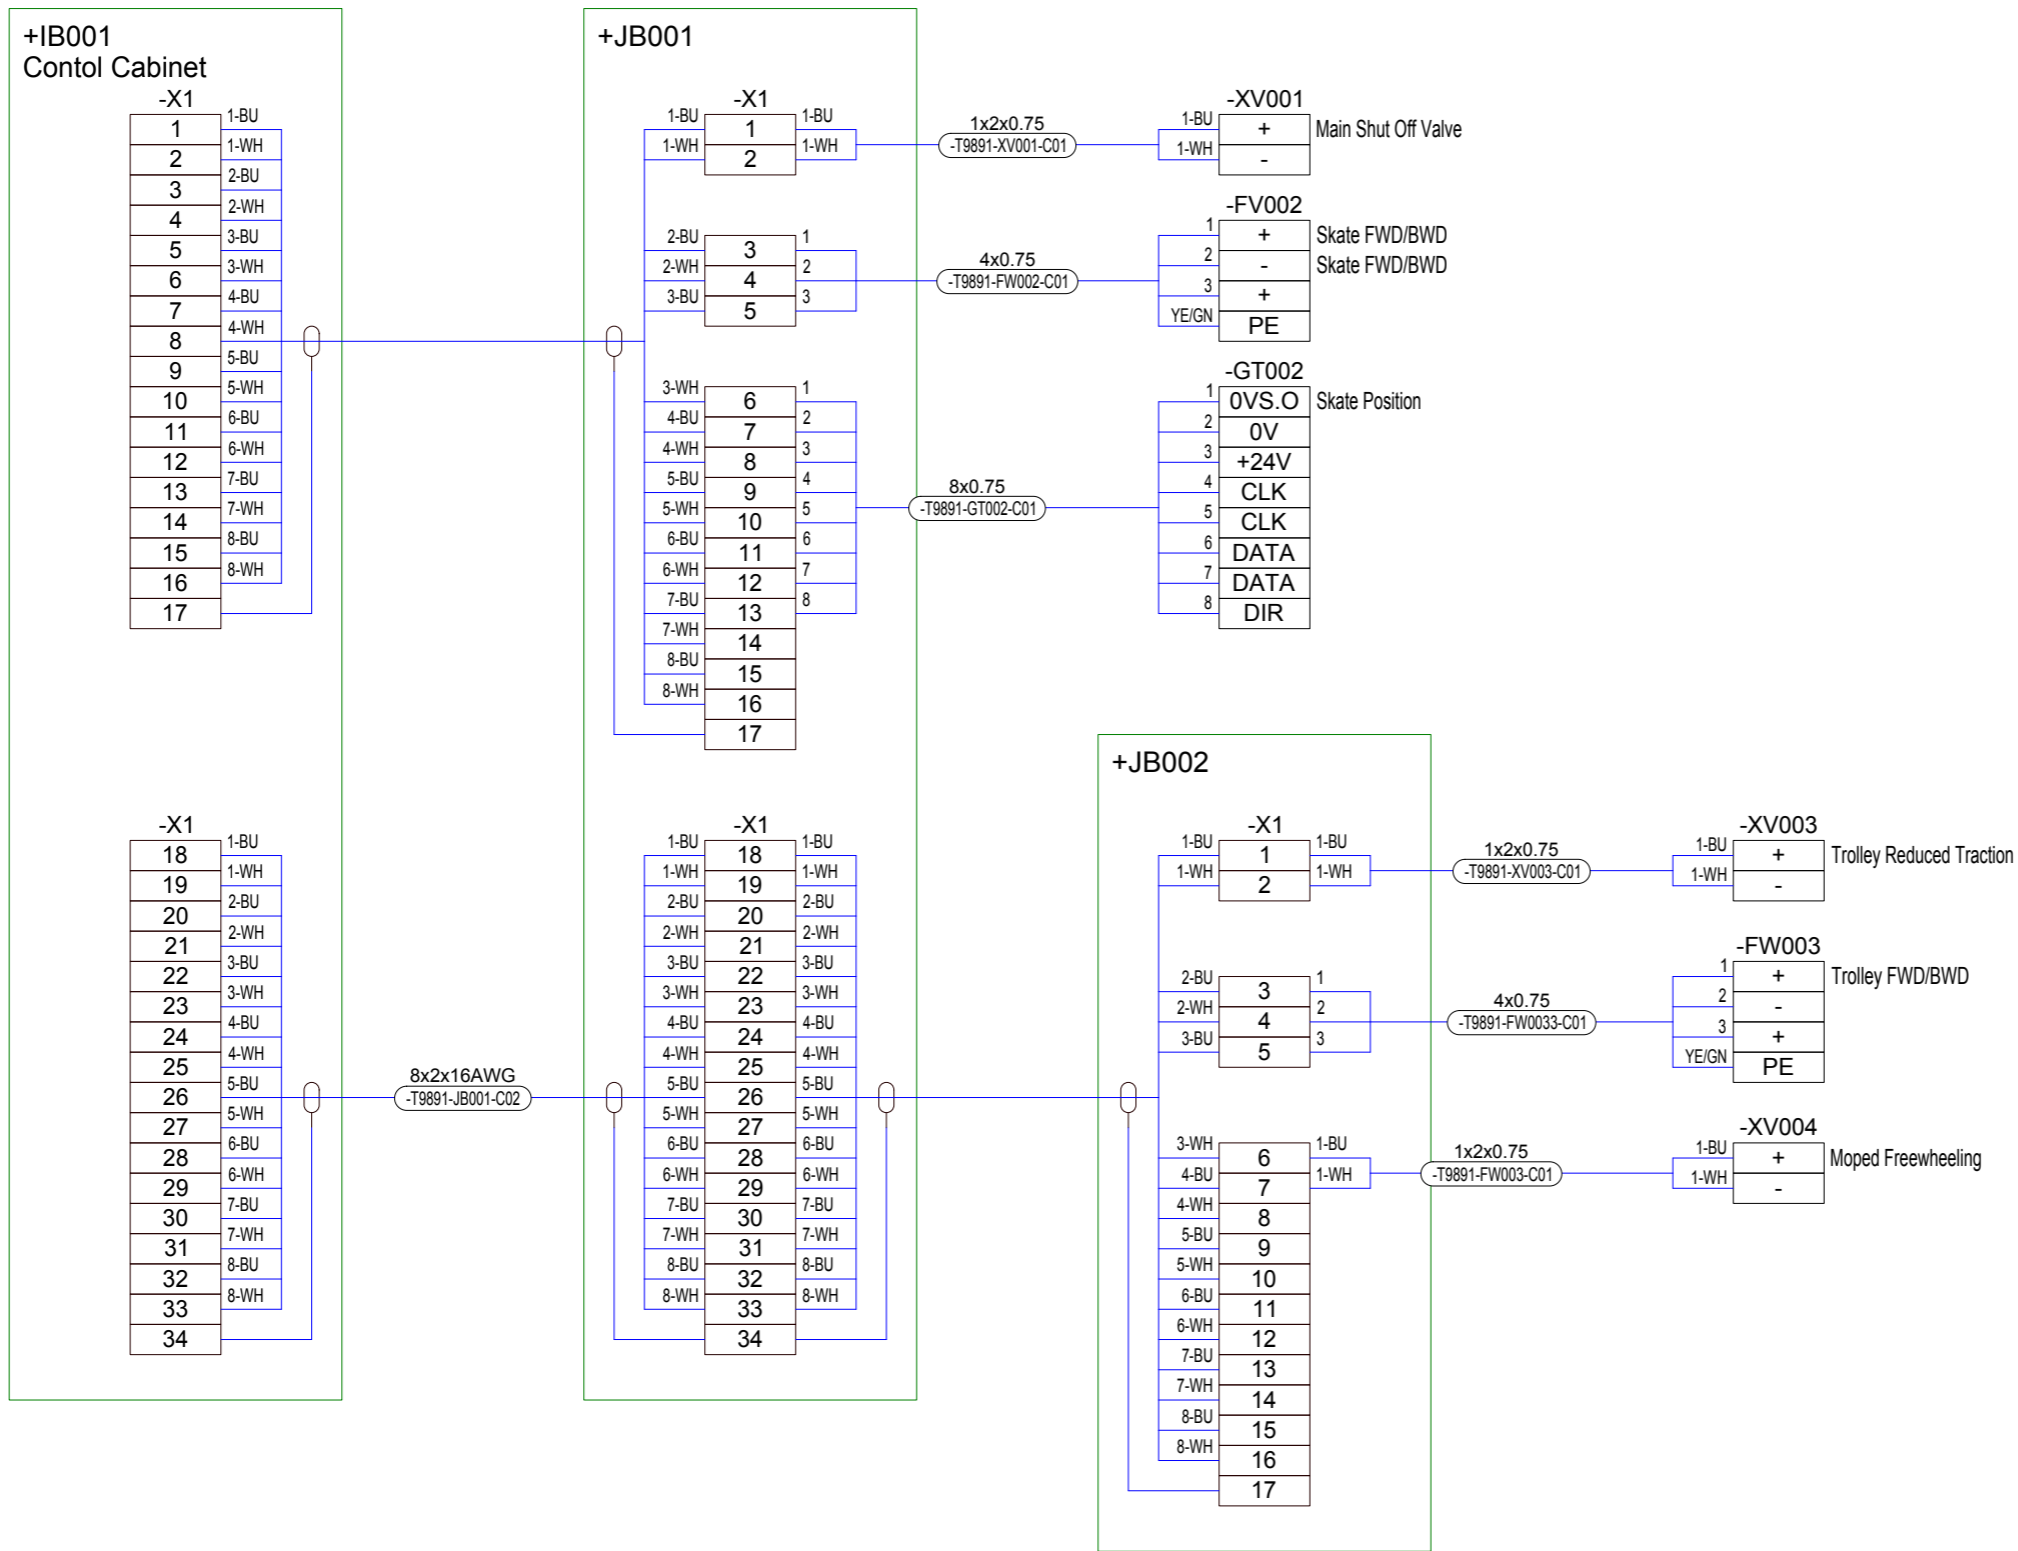

				date									=T2009			
				User												
				Proved												
Status	change	date	name	Standard	Origin	Repl. f.	Repl. by					222555222				
1	2	3	4	5	6	7	8					Sheet 1	Sh.			

...automatic generated..
 ...from block diagram...

=T2009

Status	change	date	name	Standard	Origin	Repl. f.	Repl. by

1212121211

Sheet 1
Sh.